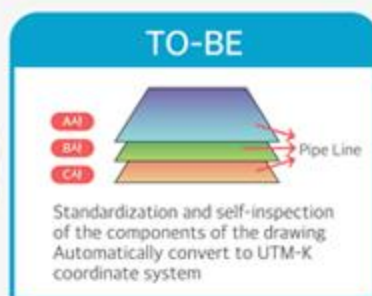

WAVUS PRODUCTS

Three-Dimensional
Visualization of Coastal
Immersion Water
Forecast Diagram
(Marine Researcher)

Military standard digital
terrain information
situation
(Army Education
Headquarters)

Extraction of terrain
data for War-game
(Joint Chiefs of Staff)

GAS PIPE NETWORK MANAGEMENT

MINIMIZE BUSINESS
HOURS AND
REFLECTION TIMES

IMPROVE ACCURACY
OF DRAWINGS

ENSURE CONSISTENCY
IN OPERATION
MANAGEMENT

PIPING SURVEILLANCE

PIPING TEST

D-NET MANAGER

D-NET MANAGER BASED ON OPEN GIS